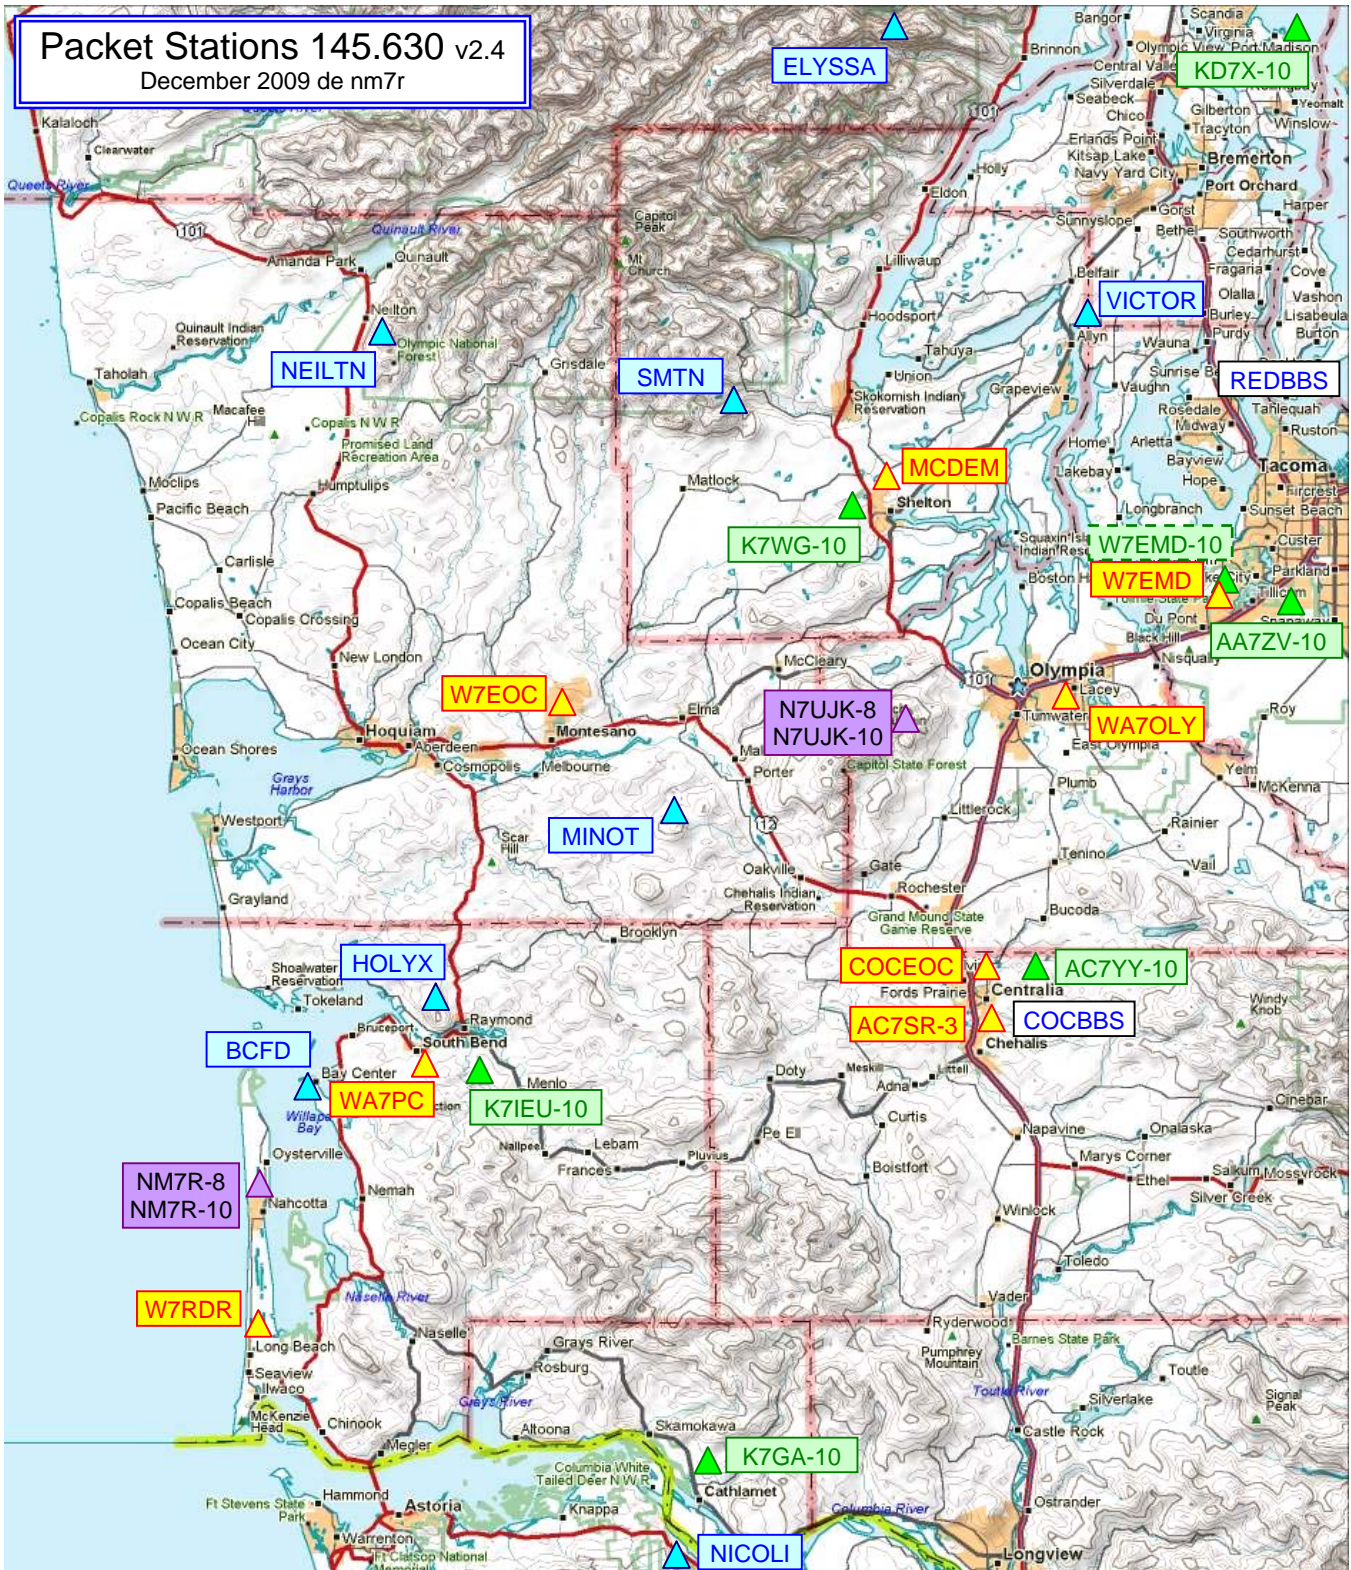

Packet Stations 145.630 v2.4
December 2009 de nm7r

Node	Digi Call	Bridge To:	RMS	Location	Station	Keyboard	BBS	Location
ELYSSA	k7idx		KD7X-10	Oak Harbor	MCDEM	aa7cg	mcdem	Mason Co EOC
VICTOR	n7yge-3		K7WG-10	Shelton	W7EMD	w7emd	w7emd	Camp Murray ECC
NEILTN	w7eoc-8		K7GA-10	Cathlamet	WA7OLY	wa7oly	wa7oly	Thurston Co EOC
SMTN	w7sk-7		AA7ZV-10	Puyallup	W7EOD	w7eoc	w7eoc-1	Grays Harbor EOC
HOLYX	wa7pc-6		AC7YY-10	Centralia	COCEOC	ac7yy-4	cocbbs	Centralia EOC
MINOT	w7eoc-9		K7IEU-10	Raymond	AC7SR-3	ac7sr-3	ac7sr-4	Lewis Co EOC
NICOLI	k7qa-8				WA7PC	wa7pc	wa7pc-1	Pacific Co EOC
	nm7r-8	nm7r-10	144.96		W7RDR	w7rdr	w7rdr-1	Long Beach AEOC
	n7uik-8	n7uik-10	145.01					